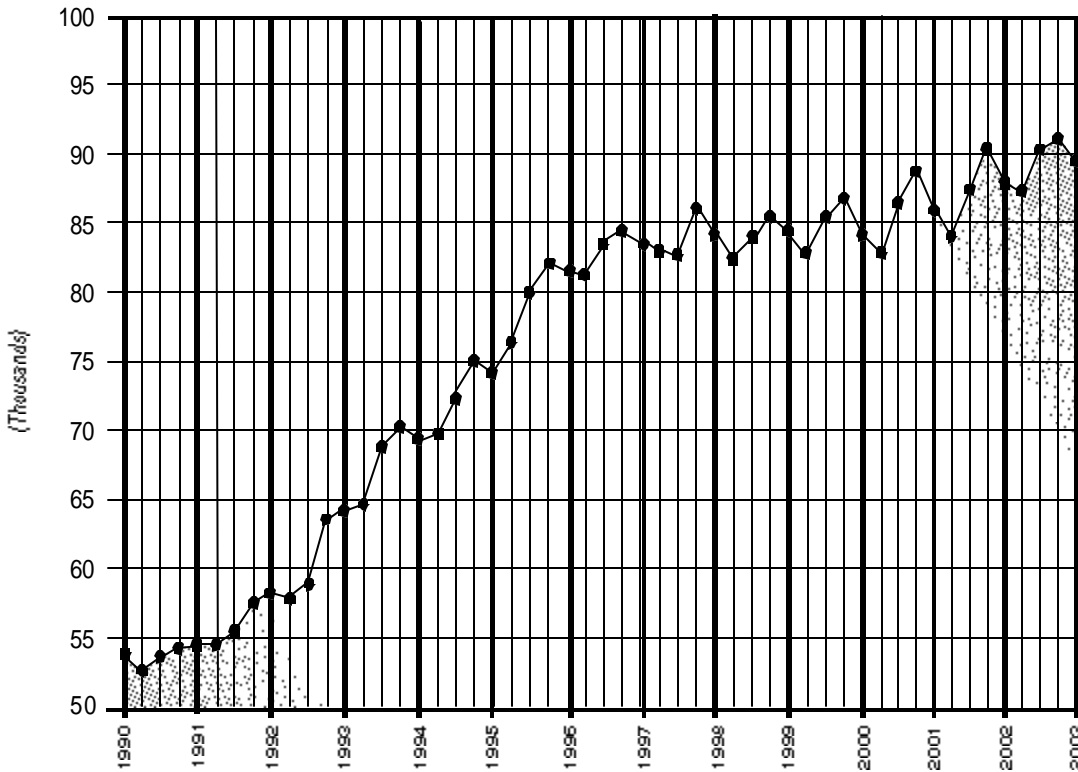

Total Paid Members From 1990 to 2002

89,282

USCF TOTAL PAID MEMBERS

Darkened lines mark the beginning of fiscal years on July 1. The thin lines between the dark lines mark the start of new quarters: October 1, then January 1, then April 1. Beginning Fiscal 1998, darkened lines mark the start of fiscal years on June 1. Subsequent quarters will be September 1, December 1, and March 1. All years exclude tournament members and Junior Tournament Players.